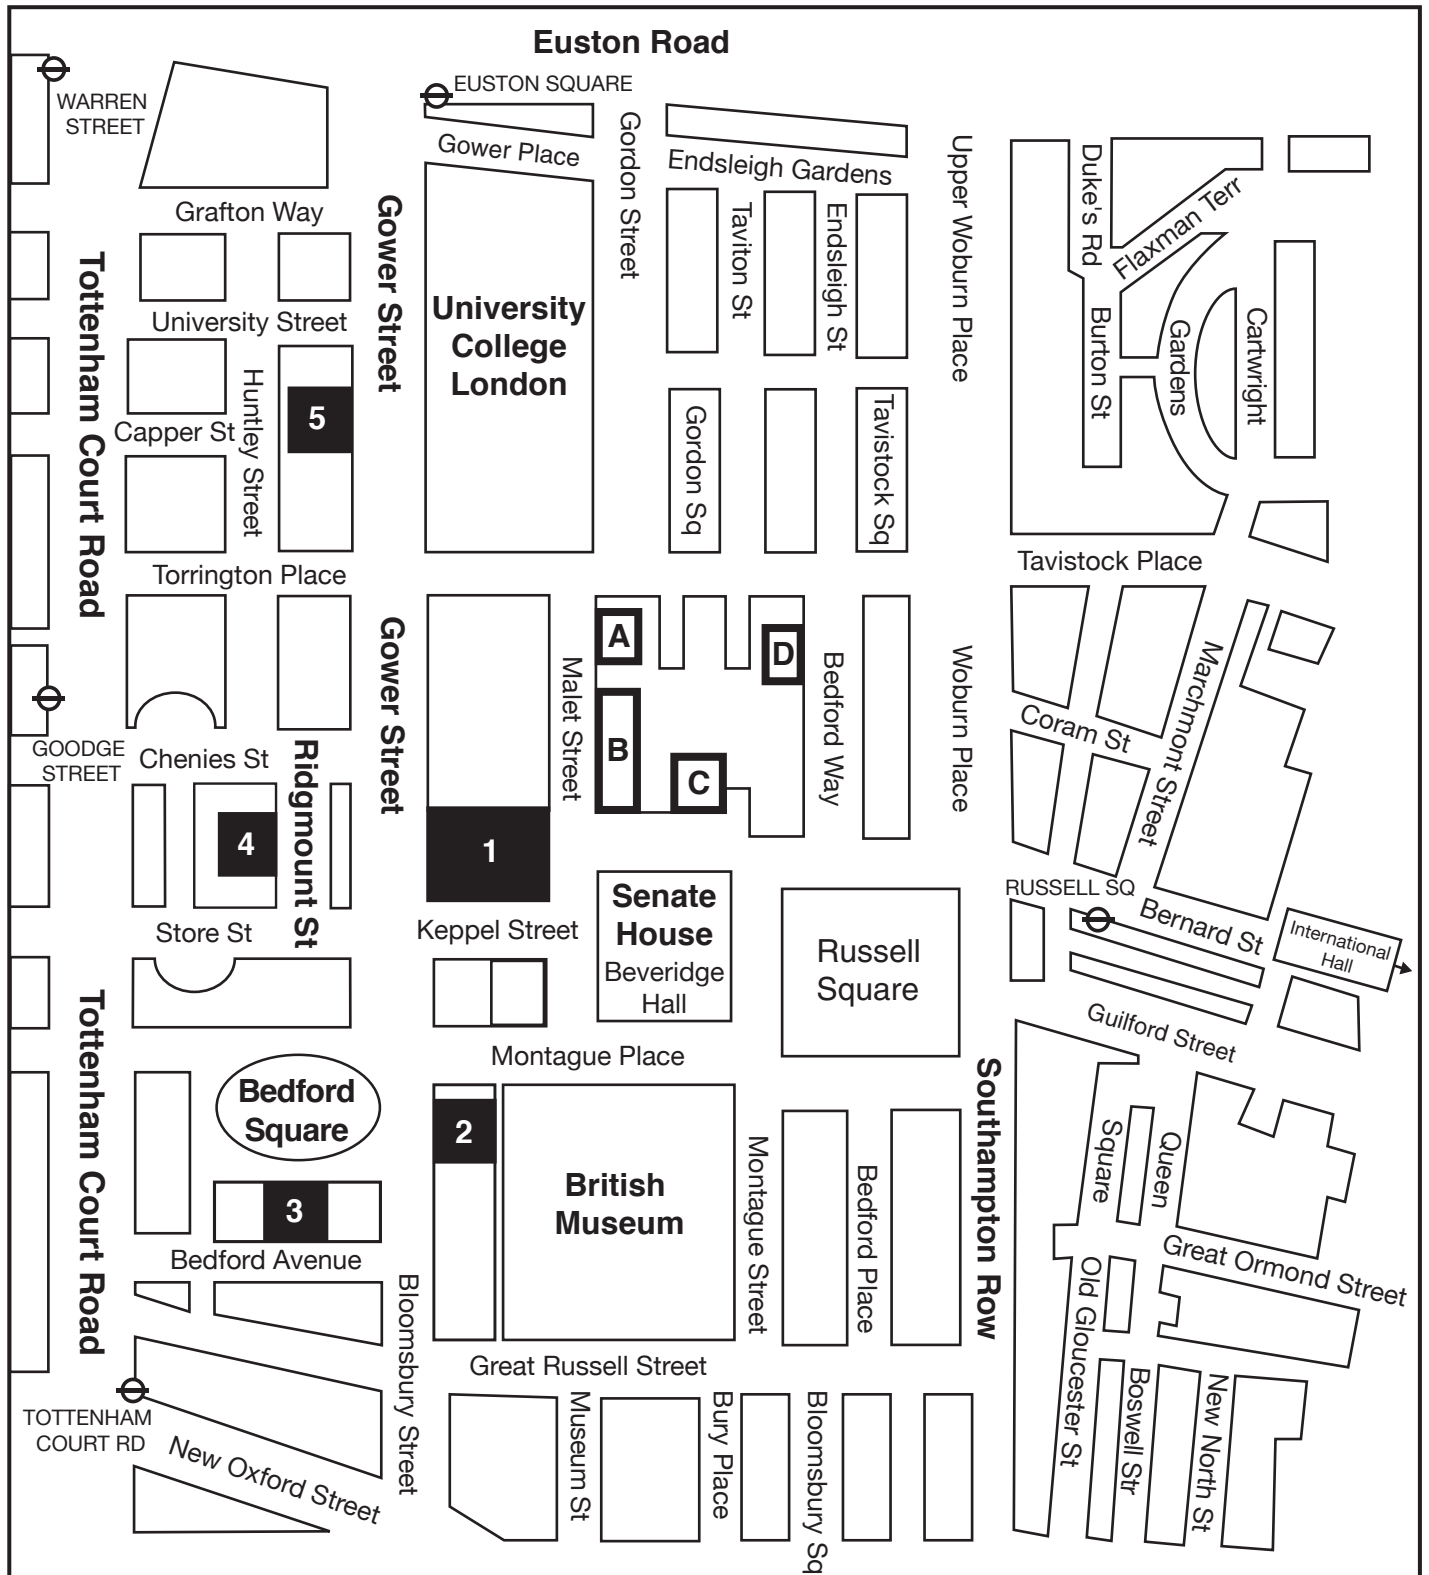

## BY TUBE

Nearest Underground Stations are:

Goode Street (Northern Line), Tottenham Court Road (Northern and Central Lines), Russell Square (Piccadilly Line), Euston Square (Circle, Metropolitan and Hammersmith & City Lines) and Warren Street (Northern and Victoria Lines)

## BY BUS

Buses 10, 24, 29, 73, 134 and 390 stop in Gower Street, southbound, and Tottenham Court Road, northbound. Buses 1, 8, 14, 19, 25, 38, 55, 98, 176 and 242 stop in New Oxford Street and buses 7, 59, 68, 91, 168 and 188 in Russell Square.

## BY AIR

From Heathrow the Piccadilly tube line runs to nearby Russell Square (approximately 45 minutes) or a rail link, the Heathrow Express, runs from Heathrow to Paddington (approximately 15 minutes), from there take the tube (Circle Line) to Euston Square. From Gatwick trains run into Victoria station (approximately 30 minutes) where tube trains, taxis or buses are available. From City Airport there is a shuttlebus link to Liverpool Street, from there take the tube (Central Line) to Tottenham Court Road.

# London School of Hygiene & Tropical Medicine Location Map

⊕ Underground Stations